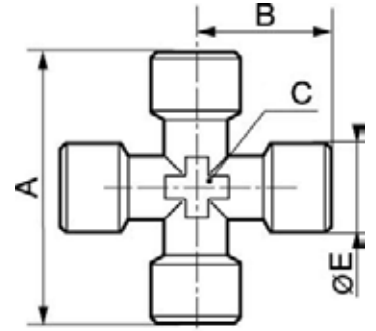

FITTINGS CROSSES - HOSE CAPS - DISTRIBUTION BLOCKS

Female equal cross - A14

Min / Max operating pressure

0 / 15 bar

Part number	Female thread	Dim. A (mm)	Dim. B (mm)	Dim. C (mm)	Dim. E (mm)
A14 18	G1/8	42	21	10	13
A14 14	G1/4	51	25.5	13	17
A14 38	G3/8	56	28	17	21
A14 12	G1/2	67	33.5	21	26.5